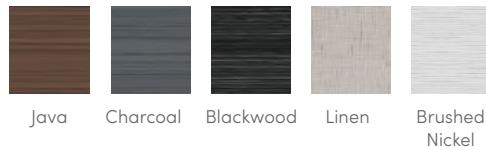

SOVEREIGN™

SHELL COLOURS

CABINET COLOURS

COVER COLOURS

CABINET AND SHELL COLOUR OPTIONS*

Cabinet Colours	Java	Charcoal	Blackwood	Linen	Brushed Nickel
Shell Colours	Alpine White Ice Grey Ivory Tuscan Sun Pebble	Alpine White Ice Grey Platinum Tuscan Sun Pebble	Alpine White Ice Grey Platinum	Alpine White Ivory Tuscan Sun Pebble	Alpine White Ice Grey Platinum