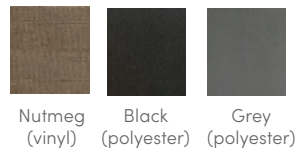

SOVEREIGN™

SHELL COLOURS

CABINET COLOURS

COVER COLOURS

CABINET AND SHELL COLOUR OPTIONS*

Cabinet Colours	Java	Charcoal	Blackwood	Linen	Brushed Nickel
Shell Colours	Alpine White Ice Grey Ivory Tuscan Sun Pebble	Alpine White Ice Grey Platinum Tuscan Sun Pebble	Alpine White Ice Grey Platinum	Alpine White Ivory Tuscan Sun Pebble	Alpine White Ice Grey Platinum