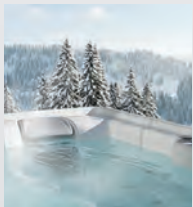

Super Energy
Efficient