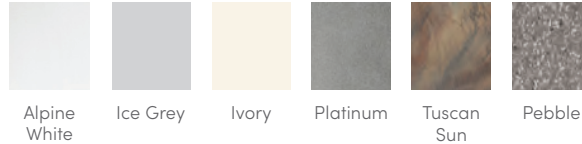

SOVEREIGN™

SHELL COLOURS

CABINET COLOURS

COVER COLOURS

CABINET AND SHELL COLOUR OPTIONS*

Cabinet Colours	Java	Charcoal	Blackwood	Linen	Brushed Nickel
Shell Colours	Alpine White Ice Grey Ivory Tuscan Sun Pebble	Alpine White Ice Grey Platinum Tuscan Sun Pebble	Alpine White Ice Grey Platinum	Alpine White Ivory Tuscan Sun Pebble	Alpine White Ice Grey Platinum