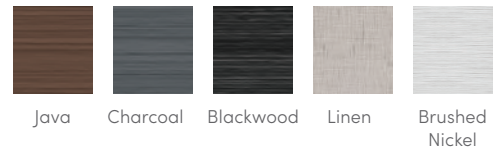

HIGHLIFE® COLLECTION

PRODIGY™

SHELL COLOURS

CABINET COLOURS

COVER COLOURS

CABINET AND SHELL COLOUR OPTIONS*

Cabinet Colours	Java	Charcoal	Blackwood	Linen	Brushed Nickel
Shell Colours	Alpine White Ice Grey Ivory Tuscan Sun Pebble	Alpine White Ice Grey Platinum Tuscan Sun Pebble	Alpine White Ice Grey Platinum	Alpine White Ivory Tuscan Sun Pebble	Alpine White Ice Grey Platinum