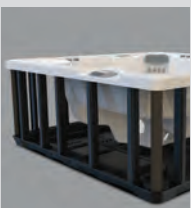

Polymer Substructure
& Base Pan