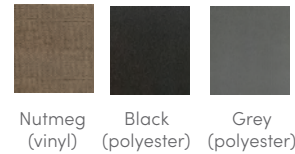

HIGHLIFE® COLLECTION

PRODIGY™

SHELL COLOURS

CABINET COLOURS

COVER COLOURS

CABINET AND SHELL COLOUR OPTIONS*

Cabinet Colours	Java	Charcoal	Blackwood	Linen	Brushed Nickel
Shell Colours	Alpine White Ice Grey Ivory Tuscan Sun Pebble	Alpine White Ice Grey Platinum Tuscan Sun Pebble	Alpine White Ice Grey Platinum	Alpine White Ivory Tuscan Sun Pebble	Alpine White Ice Grey Platinum