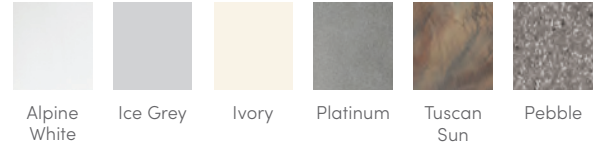

HIGHLIFE® COLLECTION

PRODIGY™

SHELL COLOURS

CABINET COLOURS

COVER COLOURS

CABINET AND SHELL COLOUR OPTIONS*

Cabinet Colours	Java	Charcoal	Blackwood	Linen	Brushed Nickel
Shell Colours	Alpine White Ice Grey Ivory Tuscan Sun Pebble	Alpine White Ice Grey Platinum Tuscan Sun Pebble	Alpine White Ice Grey Platinum	Alpine White Ivory Tuscan Sun Pebble	Alpine White Ice Grey Platinum