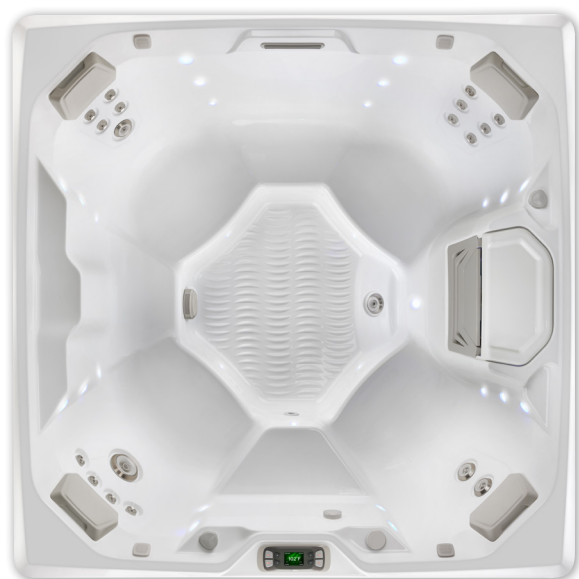

BEAM™

Beam shown with Alpine White shell

Beam shown with Alpine White shell & Sable cabinet

Seating Capacity	4 adults
Dimensions	203 x 203 x 84 cm
Water Capacity	1,175 litres
Weight	320 kg dry; 1,750 kg filled*
Spa Shell Colours	Alpine White, Ice Grey, Platinum, Tuscan Sun or Desert
Cabinet Finishes	Coastal Grey, Espresso or Sable
Jets - 19 (w/ Brushed Stainless Steel Trim)	1 XL Directional jet 2 Standard Single Rotary jets 2 Standard Directional jets 14 Directional Precision jets
Water Feature	Vidro™ backlit ribbon waterfall
Water Care System (Optional)	FreshWater® Salt System
Jet Pump	Wavemaster™ 9000 One-Speed 2.5 HP continuous duty, 5.2 HP breakdown torque
Circulation Pump	SilentFlo 5000™ for quiet, continuous filtration
Effective Filtration Area	9.3 m ² , top-loading filters
Control System	IQ 2020™ with LCD control panel 240v/16amp, 50Hz
Lighting System	Raio™ multi-colour interior points of light (30) Exterior multi-colour lighting with timer
Heater	No-Fault™ 1500w/240v
Energy Efficiency	FiberCor® insulation; Certified to the APSP 14 National Standard and the California Energy Commission (CEC) in accordance with California law
Vinyl Cover	9 to 6 cm tapered, 32 kg/m ³ density foam core, with hinge seal in Caramel, Chestnut, or Slate
Cover Lifter (Optional)	CoverCradle™, CoverCradle II, Lift 'n Glide™ or UpRite™
Steps (Optional)	Everwood™ or Polymer
Entertainment System (Optional)	Wireless Entertainment 22" HD Monitor

* Includes water and 4 adults weighing 80 kg each