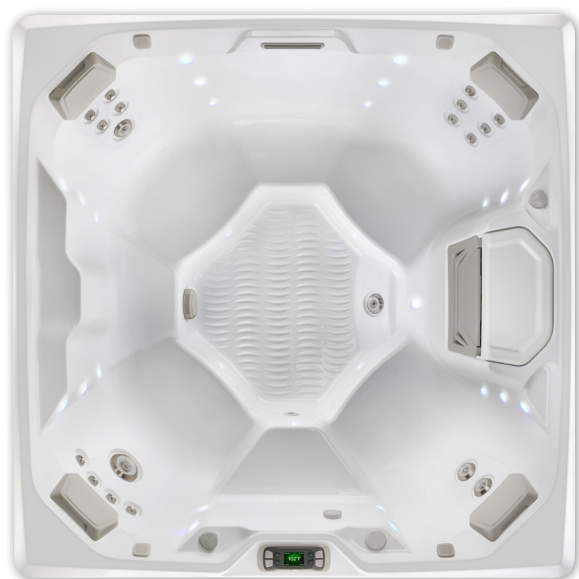

BEAM™

Beam shown with Alpine White shell

Beam shown with Alpine White shell & Sable cabinet

Seating Capacity	4 adults
Dimensions	203 x 203 x 84 cm
Water Capacity	1,115 litres
Weight	320 kg dry; 1,755 kg filled*
Spa Shell Colours	Alpine White, Ice Grey, Platinum, Tuscan Sun or Desert
Cabinet Finishes	Coastal Grey, Espresso or Sable
Jets - 19 (w/ Brushed Stainless Steel Trim)	1 XL Directional jet 2 Standard Single Rotary jets 2 Standard Directional jets 14 Directional Precision jets
Water Feature	Vidro™ backlit ribbon waterfall
Water Care System (Optional)	FreshWater® Salt System
Jet Pump	Wavemaster™ 9000 One-Speed 2.5 HP continuous duty, 5.2 HP breakdown torque
Circulation Pump	SilentFlo 5000™ for quiet, continuous filtration
Effective Filtration Area	9.3 m ² , top-loading filters
Control System	IQ 2020™ with LCD control panel 240v/10amp, 50Hz
Lighting System	Raio™ multi-colour interior points of light (30) Exterior multi-colour lighting with timer
Heater	No-Fault™ 1500w/240v
Energy Efficiency	FiberCor® insulation; Certified to the APSP 14 National Standard and the California Energy Commission (CEC) in accordance with California law
Vinyl Cover	9 to 6 cm tapered, 32 kg/m ³ density foam core, with hinge seal in Caramel, Chestnut, or Slate
Cover Lifter (Optional)	CoverCradle™, CoverCradle II, Lift 'n Glide™ or UpRite™
Steps (Optional)	Everwood™ or Polymer
Entertainment System (Optional)	Wireless Entertainment 22" HD Monitor

* Includes water and 4 adults weighing 80 kg each