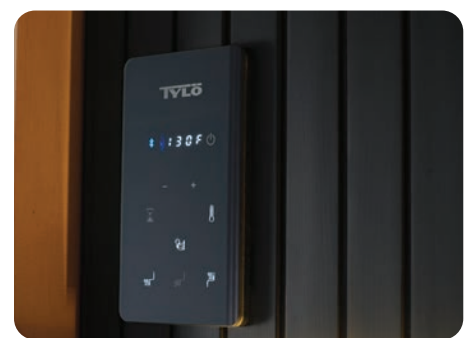

Safe, Efficient Heating Technology