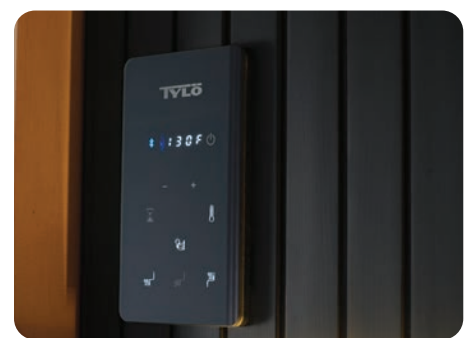

KIRUNA™ 1

Infrared

SEATS: 1 Person

DIMENSIONS: 97 D x 99 W x 198 cm H

ELECTRICAL: 120v / 15 Amp

Includes CarbonFlex® Panels for Full-body Coverage

KIRUNA FEATURES:

Tylö App +
Aspire Controls

6-Color LED
Chromotherapy

Low EMR/EF
Patented Technology

Low-Profile
Bluetooth Speakers

Indoor Use
Only

A SUPERIOR SAUNA EXPERIENCE

75 years of Tradition & Expertise

Authentic Scandinavian Design

Safe, Efficient Heating Technology